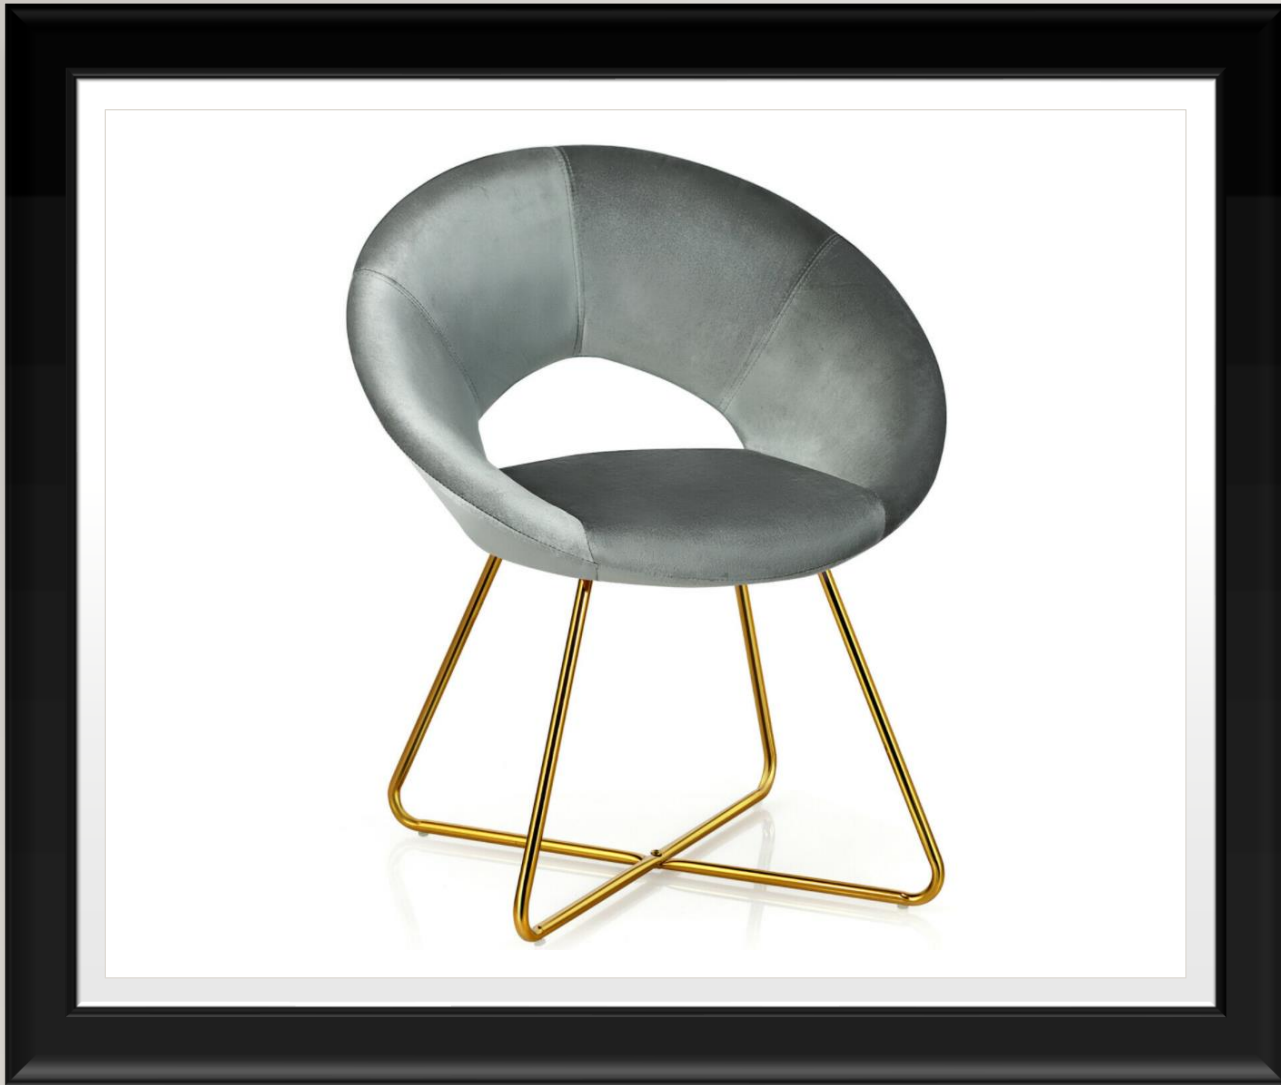

BLUE RIBBON RENTALS

WHITE LEATHER LOUNGE FURNITURE

- Armchairs - \$275 each
- Loveseat - \$400
- White Fur Rug - \$200
- Coffee Table - \$100

WHITE LEATHER ARMCHAIR

- \$275 Each – 2 Available

WHITE & GOLD ACCENT CHAIRS WITH GOLD SIDE TABLES

- Accent Chairs - \$275 Each - 2 Available
- Gold Side Tables - \$75 Each - 2 Available

MAUVE VELOUR ACCENT CHAIRS

- Accent Chairs - \$275 Each - 2 Available

MODERN TUFTED GLAM TEAL ACCENT CHAIR

- Accent Chair - \$275 Each - 2 Available

COSTWAY SILVER ACCENT CHAIR

- Accent Chair - \$275 Each - 2 Available