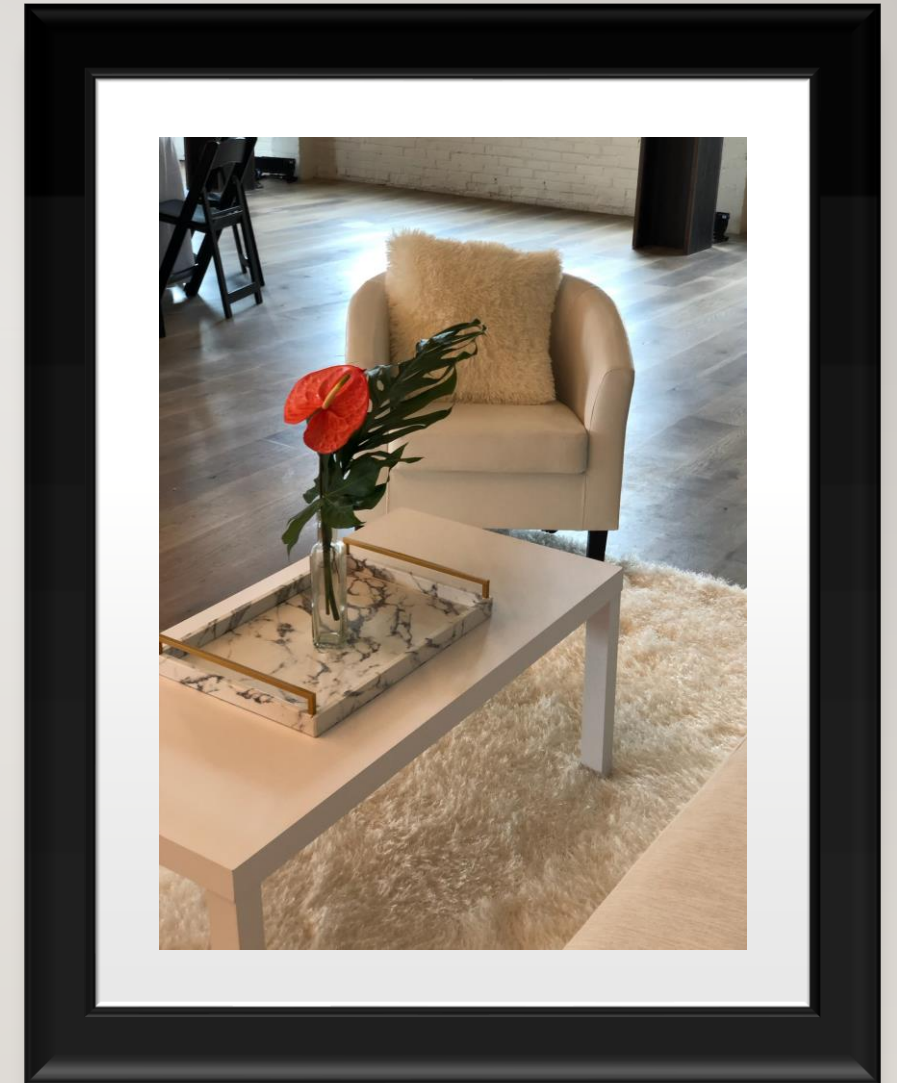

BLUE RIBBON RENTALS

WHITE LEATHER LOUNGE FURNITURE

- Armchairs - \$275 each
- Loveseat - \$400
- White Fur Rug - \$200
- Coffee Table - \$100

WHITE LEATHER ARMCHAIR

- \$275 Each – 2 Available

WHITE & GOLD ACCENT CHAIRS WITH GOLD SIDE TABLES

- Accent Chairs - \$275 Each - 2 Available
- Gold Side Tables - \$75 Each - 2 Available

MAUVE VELOUR ACCENT CHAIRS

- Accent Chairs - \$275 Each - 2 Available

MODERN TUFTED GLAM TEAL ACCENT CHAIR

- Accent Chair - \$275 Each - 2 Available